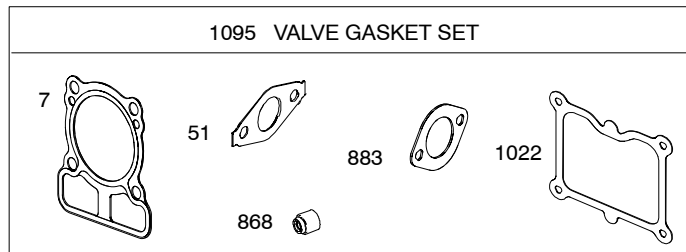

100600

1036 EMISSIONS LABEL

1058 OPERATOR'S MANUAL

100600

REF. NO.	PART NO.	DESCRIPTION	REF. NO.	PART NO.	DESCRIPTION	REF. NO.	PART NO.	DESCRIPTION
1	793508	Cylinder Assembly	25	793519	Piston Assembly (Standard)	104	698536	Pin-Float Hinge
3	299819S	Seal-Oil (Magneto Side)			----- Note -----			Used on Type No(s). 0015, 0025, 0100, 0110, 0111, 0112, 0115, 0116, 0118, 0119, 0120, 0121, 0122, 0123, 0124, 0126, 0771.
4	793509	Sump-Engine			793518 Piston Assembly (.020" Oversize)			
5	793502	Head-Cylinder	26	793435	Ring Set (Standard)			
7	793455	Gasket-Cylinder Head			----- Note -----	105	698537	Valve-Float Needle
9	793439	Gasket-Breather			793517 Ring Set (.020" Oversize)			Used on Type No(s). 0015, 0025, 0100, 0110, 0111, 0112, 0115, 0116, 0118, 0119, 0120, 0121, 0122, 0123, 0124, 0126, 0771.
11	793447	Tube-Breather	27	691588	Lock-Piston Pin			
12	793445	Gasket-Crankcase (.015" Thick) (Standard)	28	298909	Pin-Piston (Standard)			
13	793451	Screw (Cylinder Head) (M8x71.0mm Long)	29	793510	Rod-Connecting			
15	691680	Plug-Oil Drain	32	691664	Screw (Connecting Rod) (1 3/32" Long)			
16	793426	Crankshaft Used on Type No(s). 0025, 0100, 0121, 0122, 0771.	32A	695759	Screw (Connecting Rod) (1 1/2" Long)	117	793466	Jet-Main (Standard)
		----- Note -----						Used on Type No(s). 0100.
		793615 Crankshaft Used on Type No(s). 0015, 0115, 0118, 0123.	33	793505	Valve-Exhaust	117A	793694	Jet-Main (Standard)
		793429 Crankshaft Used on Type No(s). 0110, 0111, 0124, 0126.	34	793504	Valve-Intake			Used on Type No(s). 0015, 0025, 0110, 0111, 0112, 0115, 0116, 0118, 0119, 0120, 0121, 0122, 0123, 0124, 0126, 0771.
		793616 Crankshaft Used on Type No(s). 0112, 0116, 0119, 0120.	35	793506	Spring-Valve (Intake)			
20	399781S	Seal-Oil (PTO Side)	36	793506	Spring-Valve (Exhaust)	118	793467	Jet-Main (High Altitude)
22	793450	Screw (Crankcase Cover/Sump) (40.5mm)	37	793473	Guard-Flywheel Used on Type No(s). 0015, 0025, 0100, 0110, 0111, 0112, 0115, 0118, 0119, 0121, 0122, 0123, 0124, 0126, 0771.			Used on Type No(s). 0100.
23	793489	Flywheel Used on Type No(s). 0015, 0025, 0100, 0110, 0111, 0112, 0115, 0119, 0121, 0122, 0123, 0124, 0126, 0771.	37A	794106	Guard-Flywheel Used on Type No(s). 0116, 0120.	118A	793695	Jet-Main (High Altitude)
23A	793619	Flywheel Used on Type No(s). 0116, 0120.	40	793503	Retainer-Valve			Used on Type No(s). 0015, 0025, 0110, 0111, 0112, 0115, 0116, 0118, 0119, 0120, 0121, 0122, 0123, 0124, 0126, 0771.
		----- Note -----	51	692555	Gasket-Intake			
		793682 Flywheel Used on Type No(s). 0118.	58	697316	Rope-Starter (88 5/8" Long)	121	793622	Kit-Carburetor Overhaul
24	222698S	Key-Flywheel	60	281434S	Grip-Starter Rope			Used on Type No(s). 0015, 0025, 0100, 0110, 0111, 0112, 0115, 0116, 0118, 0119, 0120, 0121, 0122, 0123, 0124, 0126, 0771.
			75	691736	Washer (Flywheel)			
			78	793480	Screw (Flywheel Guard) (M8x14.1mm Long)			
			81	691740	Lock-Muffler Screw Used on Type No(s). 0015, 0025, 0100, 0110, 0111, 0112, 0115, 0116, 0118, 0119, 0120, 0121, 0122, 0123, 0124, 0126, 0771.			